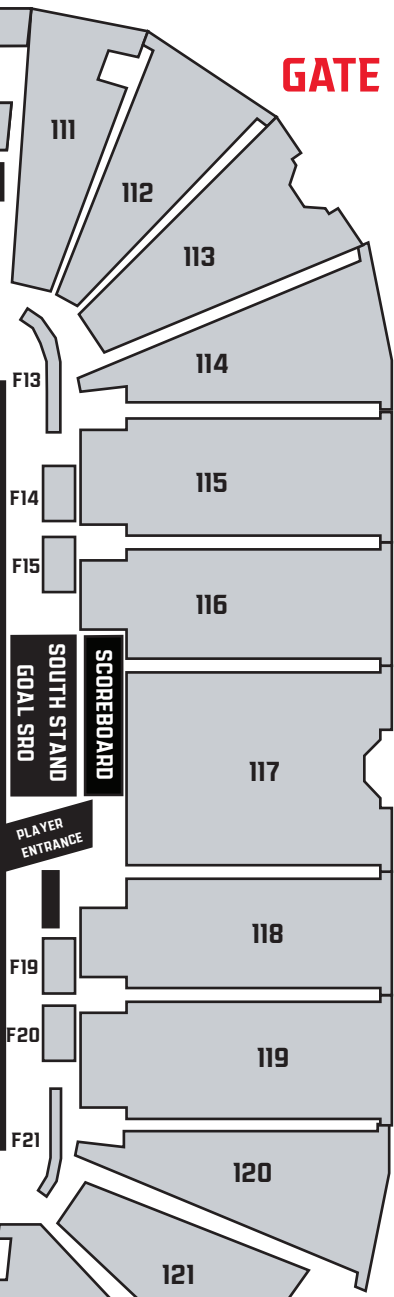

Audi Field

FIRST STREET SW

GATE A

TICKETMASTER BOX OFFICE

PREMIUM ENTRY

GATE B

GATE D (NEW!)

VIDEO BOARD

GATE C

2ND STREET SW

POTOMAC AVENUE SW

T STREET SW