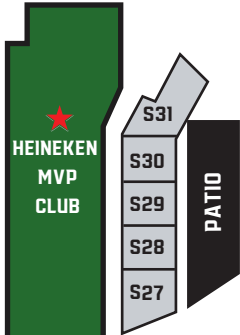

Audi Field

FIRST STREET SW

GATE A

TICKETMASTER BOX OFFICE

PREMIUM ENTRY

GATE B

GATE D (NEW!)

VIDEO BOARD